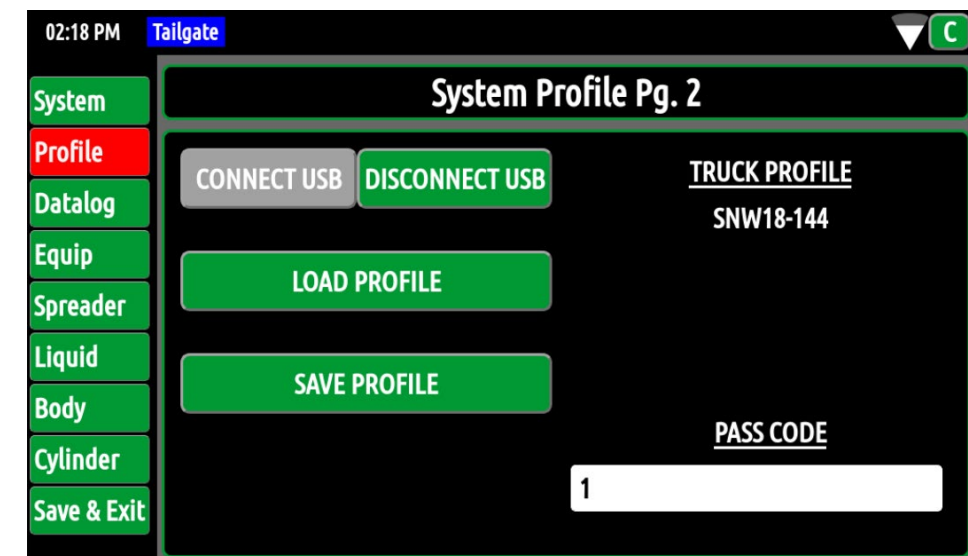

TRUCK YEAR	SYSTEM TYPE	CONTROL PROFILE	DESCRIPTION
2014 - 2015	ADVANTAGE +	SNW14-17A	Standard System
2014 - 2015	ADVANTAGE +	SNW14-17AD	Standard System - Dump disabled from Panel
TRUCK YEAR	SYSTEM TYPE	CONTROL PROFILE	DESCRIPTION
2016 - 2018	ADVANTAGE +	SNW16-072STD	Standard System
2017 - 2018	ADVANTAGE +	SNW16-072PTRL	Standard + 2 Axis Patrol Wing
2018 - 2018	ADVANTAGE +	SNW16-072SCBN	Standard + Scraper + 3 Axis Benching Wing
2019 - 2018	ADVANTAGE +	SNW16-072SCRP	Standard + Underbody Scraper
TRUCK YEAR	SYSTEM TYPE	CONTROL PROFILE	DESCRIPTION
2019	ADVANTAGE +	SNW19-072STD	Standard
2019	ADVANTAGE +	SNW19-072PTRL	Standard + 2 Axis Patrol Wing
2019	ADVANTAGE +	SNW19-072SCRP	Standard + Underbody Scraper
TRUCK YEAR	SYSTEM TYPE	CONTROL PROFILE	DESCRIPTION
2020-2021	OMNI +	SNW20-072STD	Standard
2020-2021	OMNI +	SNW20-072PTRL	Standard + 2 Axis Patrol Wing
2020-2021	OMNI +	SNW20-072SCRP	Standard + Underbody Scraper
2020-2021	OMNI +	SNW20-123STD	Standard
2020-2021	OMNI +	SNW20-123PTRL	Standard + 2 Axis Patrol Wing
2020-2021	OMNI +	SNW20-123SCPT	Standard + 2 Axis Patrol Wing + Underbody Scraper
2020-2021	OMNI +	SNW20-123SCRP	Standard + Underbody Scraper
TRUCK YEAR	SYSTEM TYPE	CONTROL PROFILE	DESCRIPTION
2022	OMNI +	SNW22-123STD	Standard
2022	OMNI +	SNW22-123PWING	Standard + 2 Axis Patrol Wing
2022	OMNI +	SNW22-123SCPW	Standard + 2 Axis Patrol Wing + Underbody Scraper
2022	OMNI +	SNW22-123SCRP	Standard + Underbody Scraper
TRUCK YEAR	SYSTEM TYPE	CONTROL PROFILE	DESCRIPTION
2023	OMNI +	SNW23-123STD	Standard
2023	OMNI +	SNW23-123PWING	Standard + 2 Axis Patrol Wing
2023	OMNI +	SNW23-123SCPW	Standard + 2 Axis Patrol Wing + Underbody Scraper
2023	OMNI +	SNW23-123SCRP	Standard + Underbody Scraper

Configuration Menu – System Profile Page