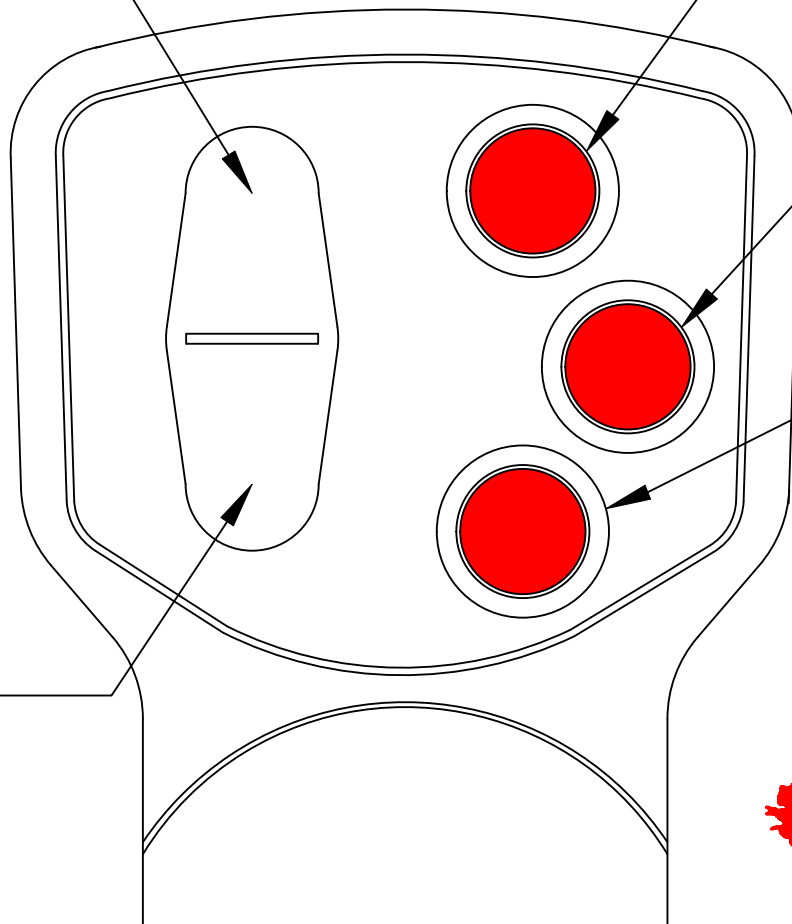

DUMP DOWN

PLOW

WING

SCRAPER

DUMP UP

Muncie®
Power
Products

6/8/22

File: R4174